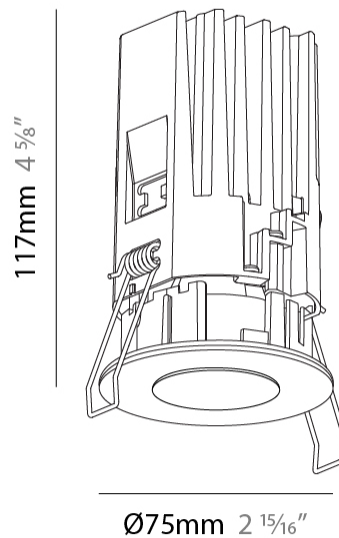

GENERAL

Series: Oiko Pro Round
Subseries: Oiko Pro IP54
Partner: Prolicht
Division: Architectural
Installation: Recessed
Product Type: Downlight
Mounting Location: Ceiling
Light Distribution: Downlight

PHYSICAL

Aperture Sizes - Downlights: 1"
Shape: Round
Diameter (mm): 75
Diameter (in): 2 ¹⁵/₁₆
Height (mm): 117
Height (in): 4 ⁵/₈
Ceiling Thickness (mm): 10 / 12.5 / 15 / 25
Ceiling Thickness (in): 3/8 or 1/2 or 9/16 or 1
Min. Recessing Depth (mm): 125
Min. Recessing Depth (in): 4 ¹⁵/₁₆
Fixture Finish: [SSR / BKV / CWI / CRY / HAB / UFT / ITA / RUA / FTG / MYG / LOD / PUS / FRO / FUP / KIA / POP / BLS / SPG / MEY / GOH / CHC / COM / ABZ / JAG / OBR / MOS / ROR](#)
Fixture Material: Aluminum Die Cast
Cut-out Measurements: D. - 68mm / 2 11/16"

ELECTRICAL

Lamp Type: LED (Zhaga Standard)
Input Wattage (W): 20
Total Output Wattage (W): 18.1
Dimming: Tri-Mode (Non-Dimming and Phase Dimming (120Vac only) and 0-10V Dimming)
Driver Included: No
Driver Location: Recessed Housing
Driver Type: Constant Current - Universal
Driver Class: Class 2
Housing: ENCP1
Input Voltage (V): 120 - 277
Constant Current (MA): 500mA

LED

Number of LEDs: 1
Color Temperature (°K): [2700 / 3000 / 3500 / 4000](#)
Max. Delivered Lumen (lm): 1218 / 1312 / 1391 / 1392
Nominal Lumen (lm): 1668 / 1797 / 1905 / 1907
CRI: >90 CRI
Lamp Life (hrs): 50000

OPTICAL

Reflector°: 16

RATINGS AND CERTIFICATIONS

Certified By: Certified for North American Standards
IP rating: IP54