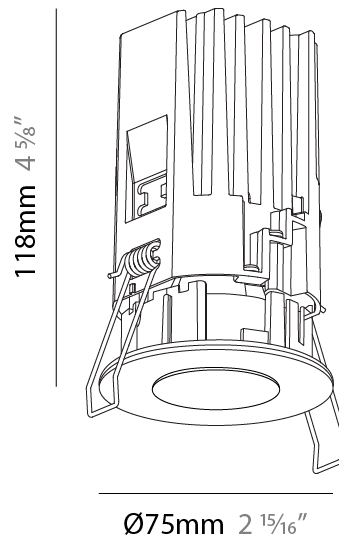

GENERAL

Series: Oiko Pro Round
Subseries: Oiko Pro IP54
Partner: Prolicht
Division: Architectural
Installation: Recessed
Product Type: Downlight
Mounting Location: Ceiling
Light Distribution: Downlight

PHYSICAL

Aperture Sizes - Downlights: 1"
Shape: Round
Diameter (mm): 75
Diameter (in): 2 ¹⁵/₁₆
Height (mm): 118
Height (in): 4 ⁵/₈
Ceiling Thickness (mm): 10 / 12.5 / 15 / 25
Ceiling Thickness (in): 3/8 or 1/2 or 9/16 or 1
Min. Recessing Depth (mm): 125
Min. Recessing Depth (in): 4 ¹⁵/₁₆
Fixture Finish: [SSR / BKV / CWI / CRY / HAB / UFT / ITA / RUA / FTG / MYG / LOD / PUS / FRO / FUP / KIA / POP / BLS / SPG / MEY / GOH / CHC / COM / ABZ / JAG / OBR / MOS / ROR](#)
Fixture Material: Aluminum Die Cast
Cut-out Measurements: D. - 68mm / 2 11/16"

ELECTRICAL

Lamp Type: LED (Zhaga Standard)
Input Wattage (W): 24
Total Output Wattage (W): 21.8
Dimming: Tri-Mode (Non-Dimming and Phase Dimming (120Vac only) and 0-10V Dimming)
Driver Included: No
Driver Location: Recessed Housing
Driver Type: Constant Current - Universal
Driver Class: Class 2
Housing: ENCP1
Input Voltage (V): 120 - 277
Constant Current (MA): 500mA

LED

Number of LEDs: 1
Color Temperature (°K): [2700 / 3000 / 3500 / 4000](#)
Max. Delivered Lumen (lm): 1873 / 1939 / 2030 / 2049
Nominal Lumen (lm): 2341 / 2424 / 2537 / 2561
CRI: >90 CRI
Lamp Life (hrs): 50000

OPTICAL

Reflector°: 36

RATINGS AND CERTIFICATIONS

Certified By: Certified for North American Standards
IP rating: IP54